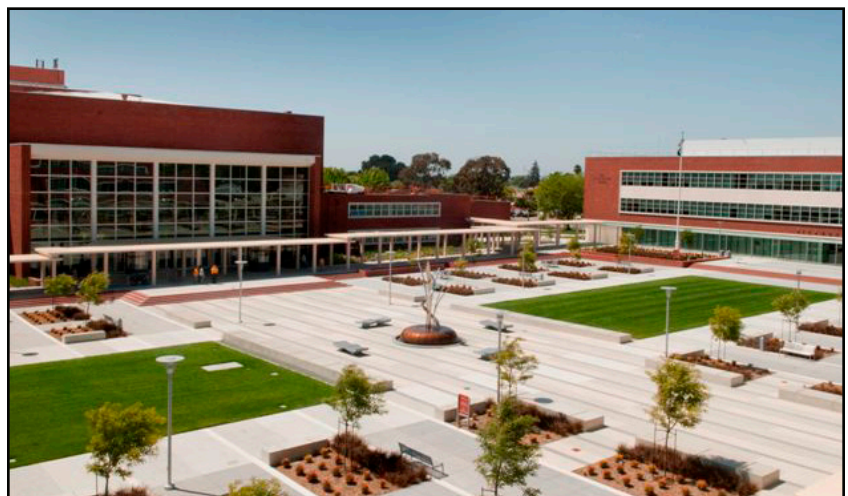

DIRECTIONS TO THE RICHMOND CIVIC CENTER
City Hall | Memorial Auditorium & Convention Center | Main Library

► **From San Francisco / Oakland:**

I-80 East, exit Macdonald Ave.
Right on Civic Center Plaza

► **From Sacramento / Napa / Vallejo:**

I-80 West, exit San Pablo Ave./Barrett Ave.
Right on Barrett Ave.
Left on 27th St.
Right on Nevin Ave.
Arrive at Civic Center Plaza

► **From Richmond BART / AMTRAK Station:**

Exit station East toward Nevin Ave.
Arrive at Civic Center Plaza

► **From Marin County:**

I-580 East, exit Marina Bay Pkwy./23rd St.
Left on 23rd St.
Right on Macdonald Ave.
Left on Civic Center Plaza

Civic Center Plaza

Photo: Michael Allen Jones, Photographer, Richmond, CA