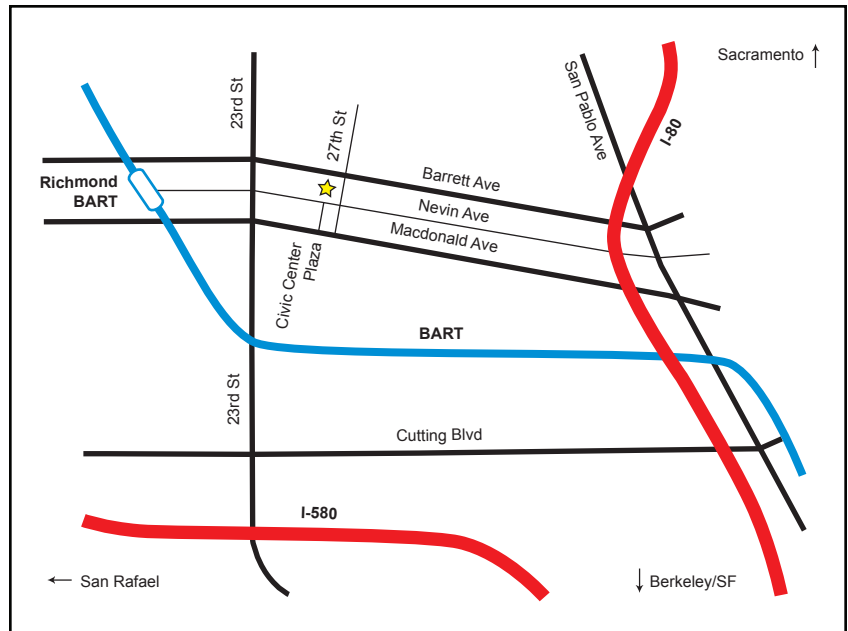

DIRECTIONS TO THE RICHMOND CIVIC CENTER
City Hall | Memorial Auditorium & Convention Center | Main Library

► **From San Francisco / Oakland:**

I-80 East, exit Macdonald Ave.
Right on Civic Center Plaza

► **From Sacramento / Napa / Vallejo:**

I-80 West, exit San Pablo Ave./Barrett Ave.
Right on Barrett Ave.
Left on 27th St.
Right on Nevin Ave.
Arrive at Civic Center Plaza

► **From Richmond BART / AMTRAK Station:**

Exit station East toward Nevin Ave.
Arrive at Civic Center Plaza

► **From Marin County:**

I-580 East, exit Marina Bay Pkwy./23rd St.
Left on 23rd St.
Right on Macdonald Ave.
Left on Civic Center Plaza

Civic Center Plaza

Photo: Michael Allen Jones, Photographer, Richmond, CA